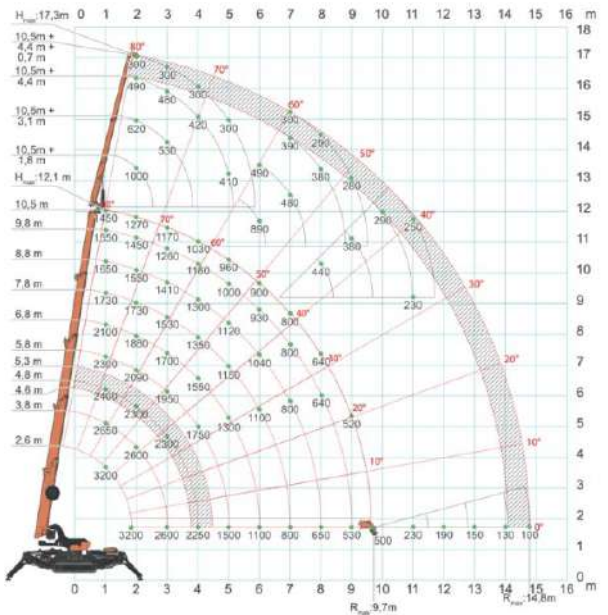

Spider Crane Pontoon

Hybrid electric

The most intuitive mini crane of all time, able to guarantee high level performance. Important features include the 1 tonne hydraulic jib, the maximum height of which, at 17.3 metres, can be compared to that of a higher category of crane. This spider crane can be put on a trailer and towed by a 4x4. Tracking itself onto the deck of our modular pontoons gives us the most flexible lifting solution afloat. pontoons can be built to any size and shape, including moon pools. With spud legs, brackets and other accessories, we can tailor a marine package to suit.

General	
Vessel Name	Rebel Spider Crane on a Pontoon
Length	3255mm
Width	770mm (1050mm tracks extended)
Capacity	3,200kg
Manufacturer	Jekko

Features

- Compact, strong and robust
- Precisely manoeuvrable
- 4000kg 125m winch
- Extending tracks
- Hybrid with electric drive
- Pick and carry duties
- Non-marking tracks
- 230v and 110v charging
- Radio remote control
- LED lights
- Virtual Walls
- Adjustable head and hydraulic fly jib
- 360° Endless Slew
- Variable Outriggers
- 17.3m max hoist height